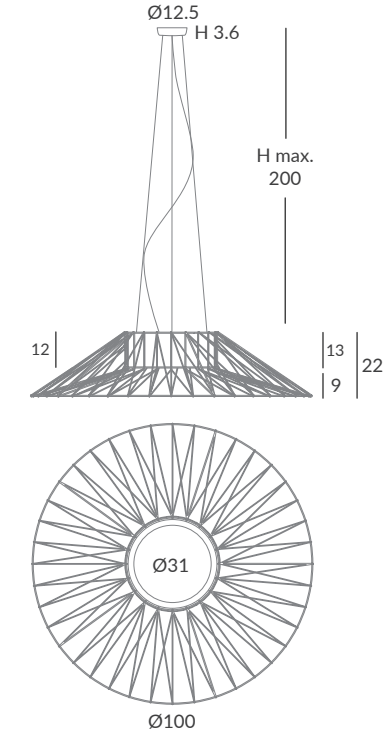

INSTALLATION / INSTALACIÓN

1 x E27 LED max. 20W Ø12cm

© dim Casambi

BIMBA REF. 30200/80

BIMBA REF. 30200/100

BIMBA REF. 30820/80

BIMBA REF. 30820/100

CEILING LAMP / PLAFÓN