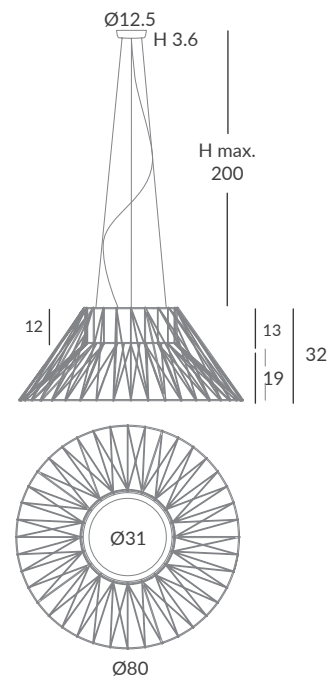

INSTALLATION / INSTALACIÓN

1 x E27 LED max. 20W Ø12cm

© dim Casambi

BIMBA REF. 30200/80

BIMBA REF. 30200/100

BIMBA REF. 30820/80

BIMBA REF. 30820/100

CEILING LAMP / PLAFÓN