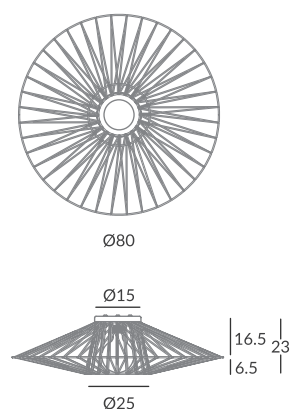

BIMBA REF. 30000/80

WALL LAMP / APLIQUE
IP20

MATERIAL

Metal and recycled cord / Metal y cuerda reciclada

FINISHES / ACABADOS

Base: Matt black / Negro mate

Metal structure / Estructura metal: Black / Negra

Cord / Cuerda: Choose one or two colors (See color chart) / Elegir uno o dos colores (Ver carta de colores)

INSTALLATION / INSTALACIÓN

1 x E27 LED max. 20W Ø12cm

© dim Casambi