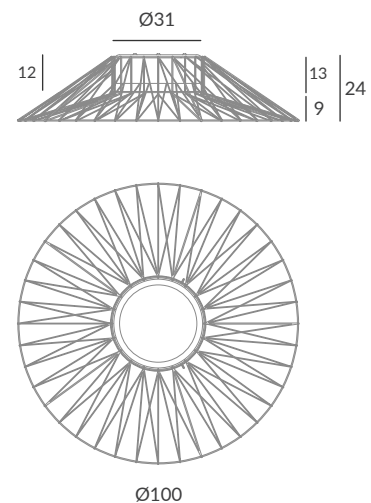

INSTALLATION / INSTALACIÓN

1 x E27 LED max. 20W Ø12cm

© dim Casambi

BIMBA REF. 30200/80

BIMBA REF. 30200/100

BIMBA REF. 30820/80

BIMBA REF. 30820/100

CEILING LAMP / PLAFÓN