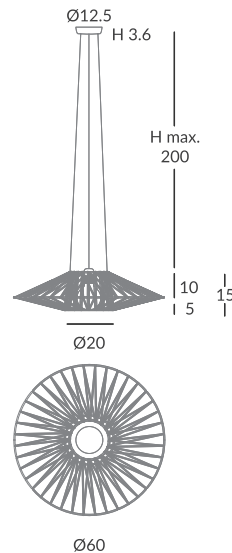

BIMBA REF. 30801/60

SUSPENSION / COLGANTE
IP20

MATERIAL

Metal and recycled cord / Metal y cuerda reciclada

FINISHES / ACABADOS

Canopy / Florón: Matt black / Negro mate

Cable: Black / Negro

Metal structure / Estructura metal: Black / Negra

Cord / Cuerda: Choose one or two colors (See color chart) / Elegir uno o dos colores (Ver carta de colores)

INSTALLATION / INSTALACIÓN

1 x E27 LED max. 15W Ø9,5cm

© dim Casambi