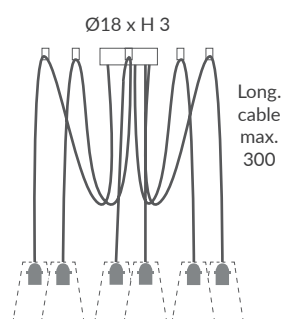

KIT POP-UP

designed by
FERNANDO MARTÍNEZ

OLÉ LIGHTING

Let your imagination run away! Easy to combine and never-ending options of colors, designs and sizes. Each solution is unique! KIT to combine from 1 up to 6 lampshades. Choose lampshade number, model and color. Surface canopy (with lateral or inferior cable exit) and track system option too (lampshades to be ordered additionally). Also available as wall brackets with fixed or mobile arms to direct the light where desired.

MADE WITH RECYCLED
MATERIALS

POP-UP/1T

Other option: Cable with switch and plug.
Otra opción: Cable con interruptor y clavija

KIT POP-UP/2T KIT POP-UP/3T KIT POP-UP/4T
KIT POP-UP/5T KIT POP-UP/6T

From 2 to 6 with cable inferior exit
De 2 a 6 con salida de cable inferior

KIT POP-LT/2T KIT POP-LT/3T KIT POP-LT/4T
KIT POP-LT/5T KIT POP-LT/6T

From 2 to 6 with cable lateral exit
De 2 a 6 con salida de cable lateral

POP-UP/1C

SUSPENSION / COLGANTE
IP20

MATERIAL
Metal

FINISHES / ACABADOS
Canopy and cable / Florón y cable:
Black or white / Negro o blanco