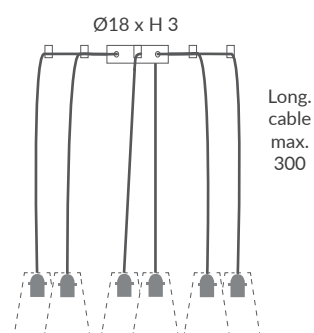

KIT POP-LT/2T KIT POP-LT/3T KIT POP-LT/4T
KIT POP-LT/5T KIT POP-LT/6T

From 2 to 6 with cable lateral exit
De 2 a 6 con salida de cable lateral

POP-UP/1C

SUSPENSION / COLGANTE
IP20

MATERIAL
Metal

FINISHES / ACABADOS
Canopy and cable / Florón y cable:
Black or white / Negro o blanco