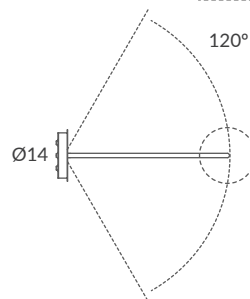

KIT POP-UP
REF. KIT/APL500

(Mobile arm / brazo móvil)