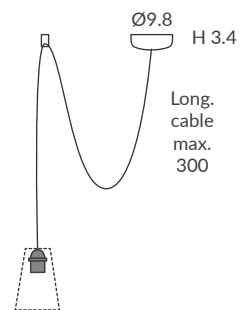

POP-UP/1T

Other option: Cable with switch and plug.
Otra opción: Cable con interruptor y clavija