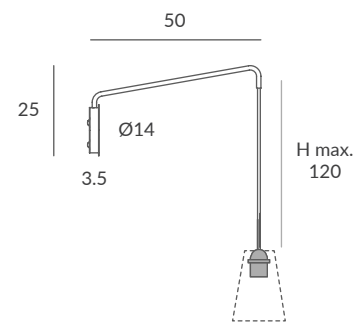

KIT POP-UP
REF. KIT/APL500

(Mobile arm / brazo móvil)