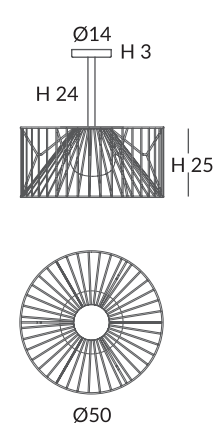

MARIOLA
REF. ODIP31800/80

MARIOLA
REF. ODIP31000/50

SUSPENSION / COLGANTE
IP66

MATERIAL

Metal and recycled cord / Metal y cuerda reciclada

FINISHES / ACABADOS

Canopy / Florón:

Matt black or white / Negro mate o blanco