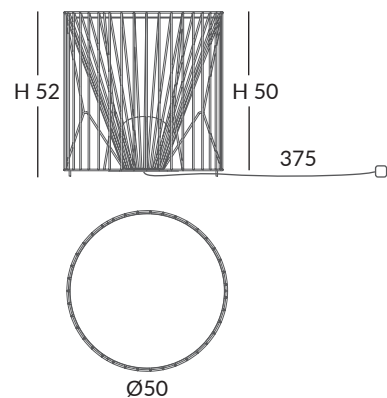

INSTALLATION / INSTALACIÓN

1 x E27 LED max. 15W Ø6cm

MARIOLA
REF. ODIP31008

FLOOR LAMP / PIE
IP20

MATERIAL

Metal and recycled cord / Metal y cuerda reciclada

FINISHES / ACABADOS

Lampshade structure / Estructura pantalla: Sand or white / Arena o blanco
Base: Granulated black or granulated white / Negro o blanco texturados
Cable and plug (without switch)/Cable y clavija (sin interruptor): Black / Negro
Cord/Cuerda: See color chart / Ver carta de colores
Polyethylene diffuser/Difusor polietileno: Matt opal / Opal mate