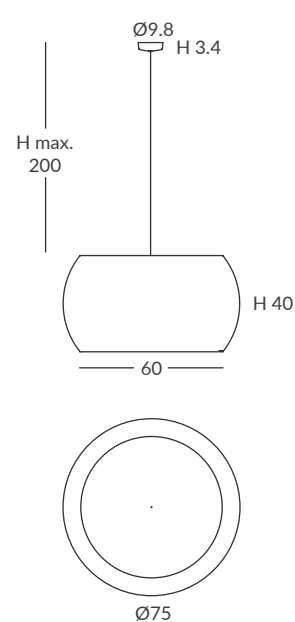

MADE WITH RECYCLED
MATERIALS

POMA
REF. 29830/45 | OD29830/45

POMA
REF. 29830/60 | OD29830/60

POMA
REF. 29830/75 | OD29830/75

SUSPENSION / COLGANTE
IP20

MATERIAL

Metal and recycled cord / Metal y cuerda reciclada

Cord/Cuerda: See color chart / Ver carta de colores

INSTALLATION / INSTALACIÓN

1 x E27 LED max. 20W Ø12cm

Structure finish according to colors / Acabado de la estructura según colores

White structure
Estructura blanca